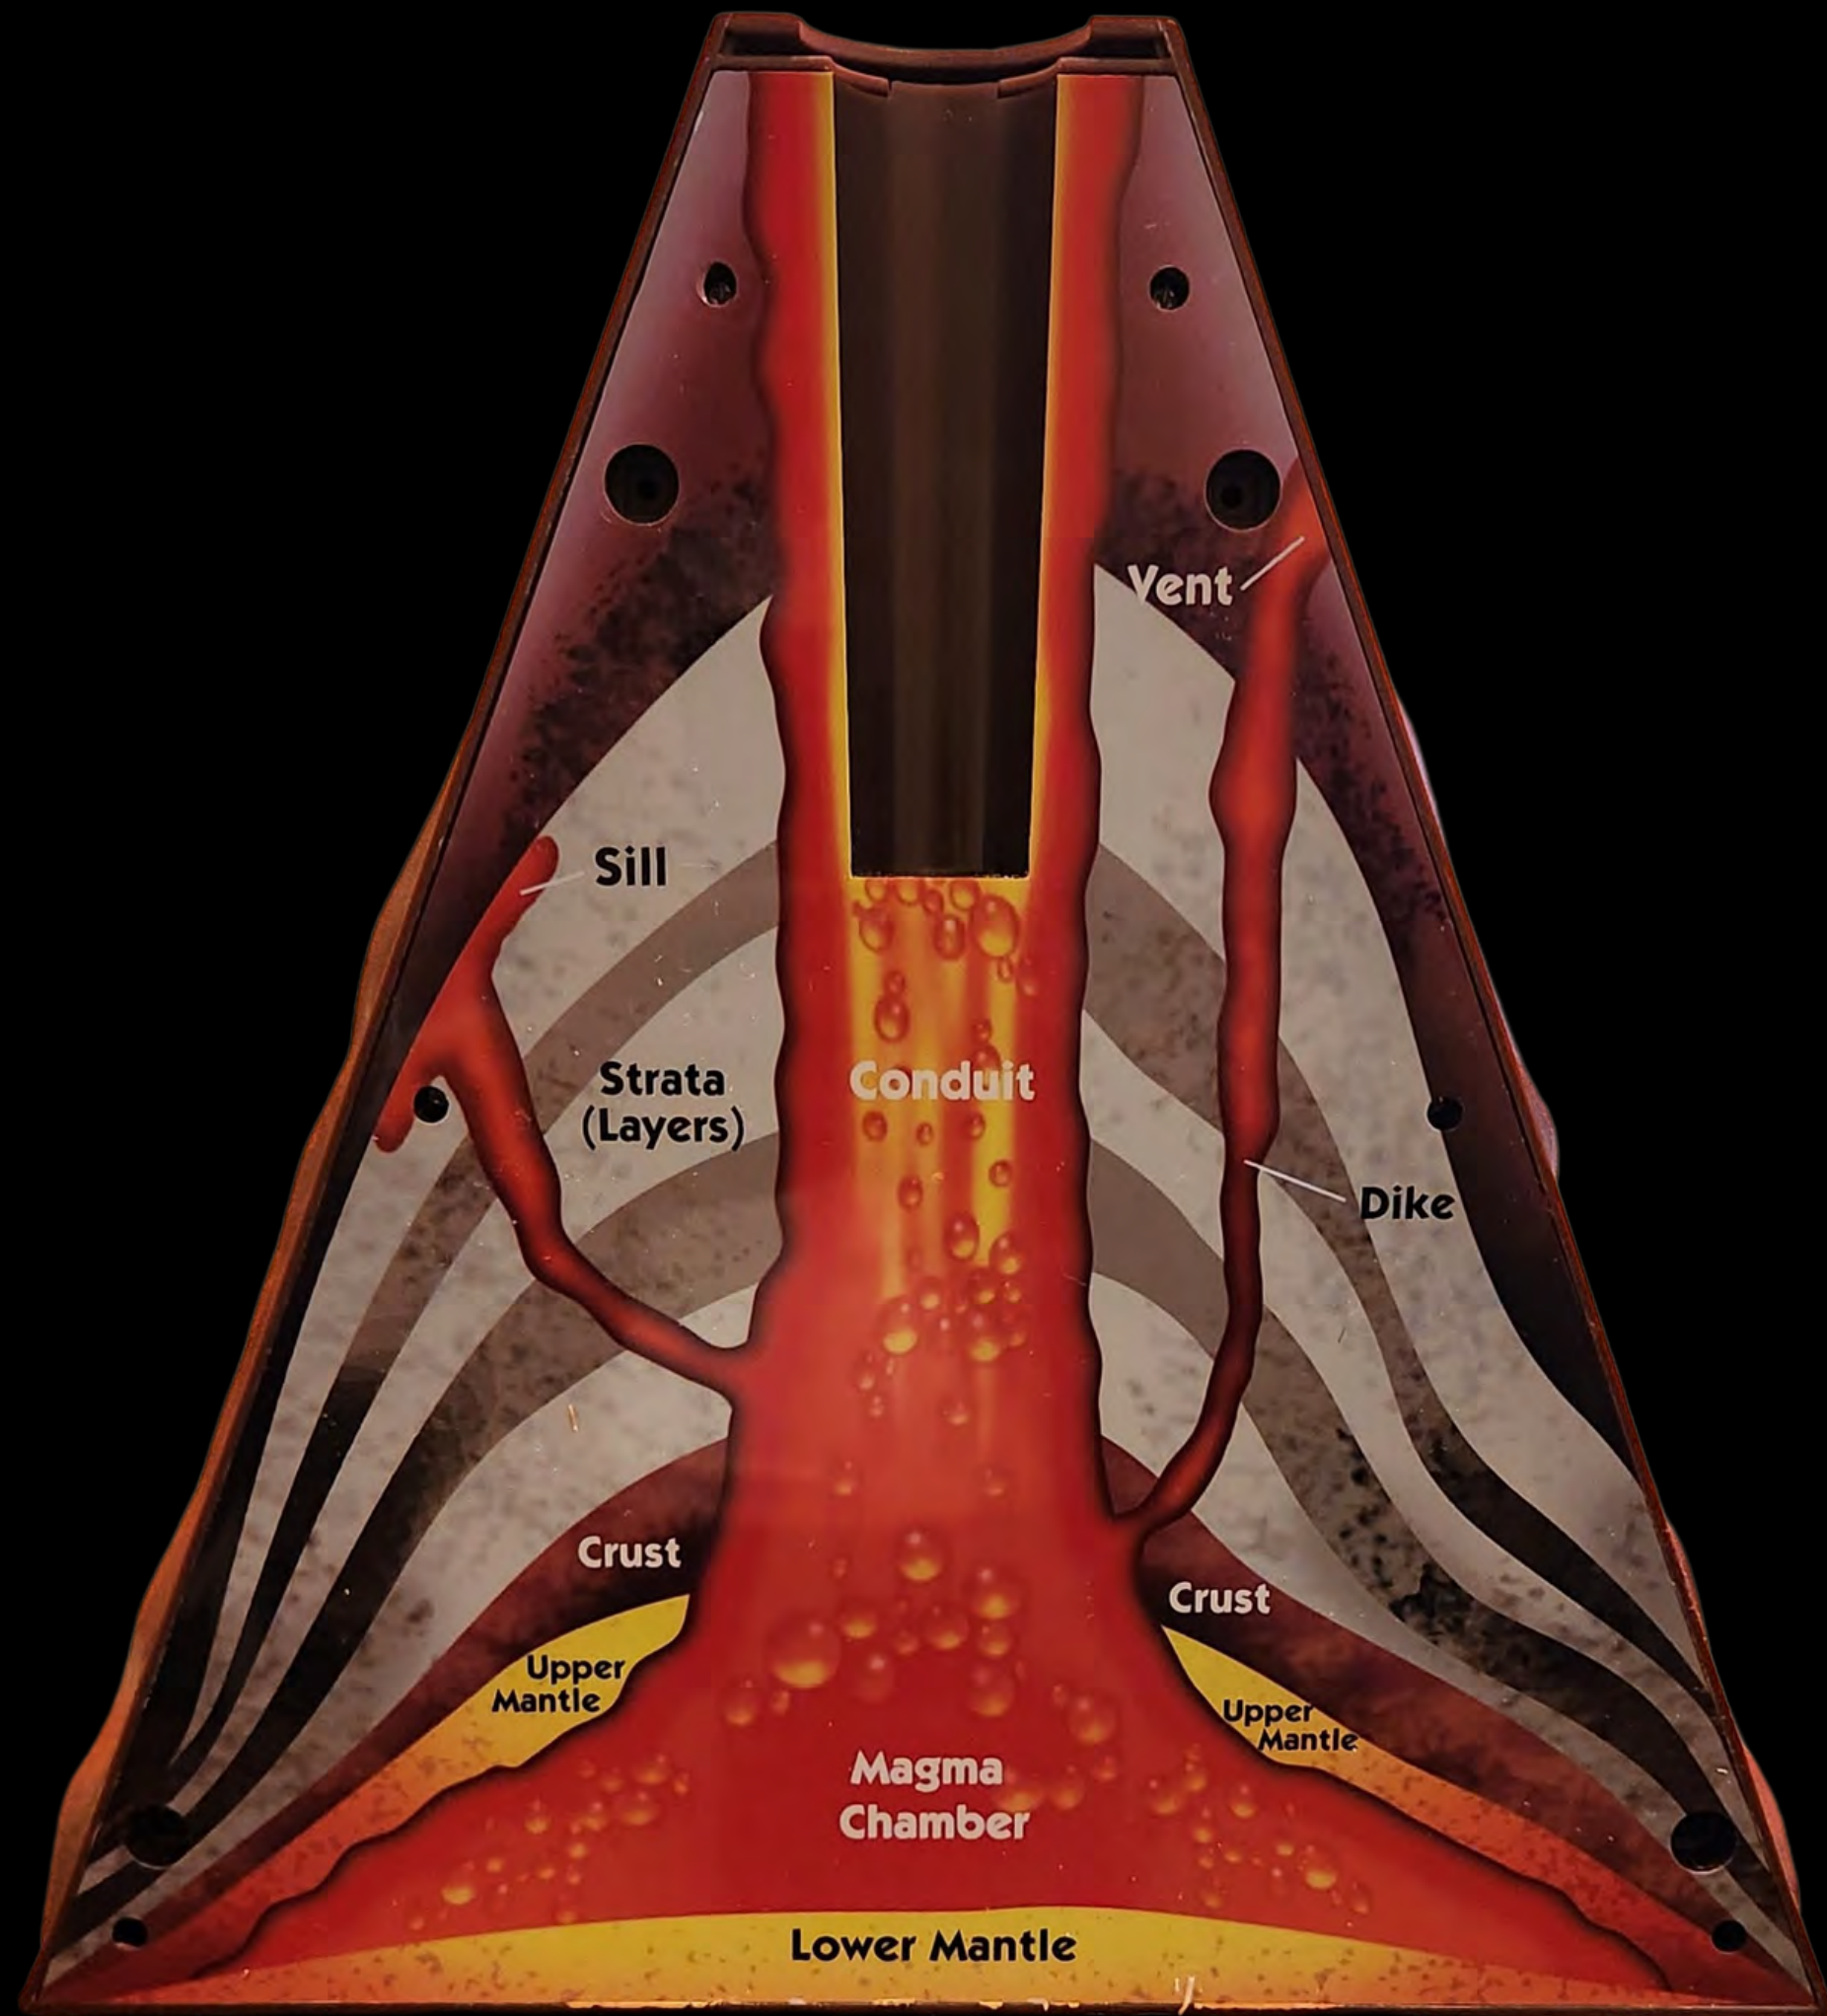

A dramatic volcanic eruption scene. A large, dark, conical volcano is shown in the foreground, with a massive, bright orange and yellow plume of ash and smoke rising from its summit. A thick, glowing lava flow is visible on the right side of the volcano, cascading down its slope. The background features a clear blue sky with some light clouds. The overall scene is filled with intense heat and power.

VOLCANO DEMO

BADLANDS

GRAND CACHE

FORT MCMURRAY